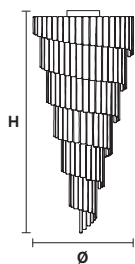

# VE 1146

Ceiling

# MASIERO

Design by: m\_p studio

VE 1146/PL14

CE

**Telaio in metallo verniciato,  
diffusore in vetro in piastra  
lavorato a mano con finitura  
"graniglia".**

Painted metal frame, diffuser  
in home made cast glass with  
"graniglia" finishing.

.....  
**Ø** 70 cm / 27.55"  
**H** 140 cm / 55.20"  
**W** 63 kg / 138.89 lb  
.....

💡 14×E27×60 W max  
(not included)