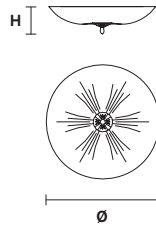

Telaio in metallo verniciato, diffusore in vetro in piastra lavorato a mano con finitura "graniglia".

Painted metal frame, diffuser in home made cast glass with "graniglia" finishing.

Ø 65 cm / 25.60"

H 15 cm / 6.00"

W 14 kg / 30.86 lb

5×E27×60 W max
(not included)

Ø 65 cm / 25.60"

H 15 cm / 6.00"

W 14 kg / 30.86 lb

5×E27×60 W max
(not included)