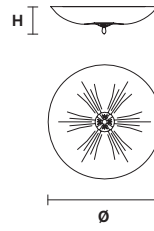

Telaio in metallo verniciato, diffusore in vetro in piastra lavorato a mano con finitura "graniglia".

Painted metal frame, diffuser in home made cast glass with "graniglia" finishing.

Ø 65 cm / 25.60"

H 15 cm / 6.00"

W 14 kg / 30.86 lb

5×E27×60 W max
(not included)

Ø 65 cm / 25.60"

H 15 cm / 6.00"

W 14 kg / 30.86 lb

5×E27×60 W max
(not included)