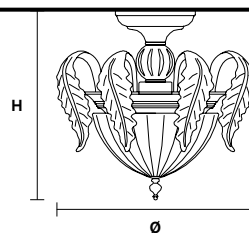

VE 886/PL3

Ceiling

TECHNICAL INFORMATION

Ø 45 cm / 17.72"
H 40 cm / 15.75"
W 6 kg / 13.22 lb

LIGHTING SYSTEM

3×E14×40 W max
 (not included).

Telaio e braccia di vetro soffiato, pendagli in cristallo o cristallo Swarovski.

Blown glass arm frame and crystal pendants or Swarovski crystal.

G04
 Shiny chrome

G03
 Shiny gold

VE 886/PL3

Ceiling

TECHNICAL INFORMATION

Ø	45 cm / 17.72"
H	40 cm / 15.75"
W	6 kg / 13.22 lb

LIGHTING SYSTEM

3×E12×40 W max
(not included).

Telaio e braccia di vetro soffiato, pendagli in cristallo o cristallo Swarovski.

Blown glass arm frame and crystal pendants or Swarovski crystal.

G04
Shiny chrome

G03
Shiny gold