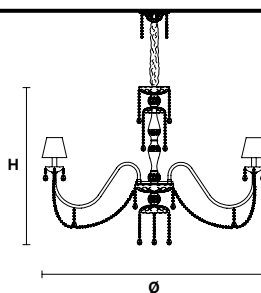

VE 875/12

Suspension

TECHNICAL INFORMATIONS

Ø 120 cm / 47.30"
H 120 cm / 47.30"
W 25 kg / 55.11 lb

LIGHTING SYSTEM

12×E14×40 W max
(not included).

VE 875/16

Suspension

TECHNICAL INFORMATIONS

Ø 145 cm / 57.09"
H 120 cm / 47.30"
W 32 kg / 70.54 lb

LIGHTING SYSTEM

16×E14×40 W max
(not included).

Telaio e braccia di vetro soffiato, pendagli in cristallo o cristallo Swarovski.

Blown glass arm frame and crystal pendants or Swarovski crystal.

G04
Shiny chrome

G03
Shiny gold

H
Standard Chain
100 cm / 39.37"

VE 875/12

Suspension

TECHNICAL INFORMATIONS

Ø 120 cm / 47.30"
H 120 cm / 47.30"
W 25 kg / 55.11 lb

LIGHTING SYSTEM

12×E12×40 W max
(not included).

VE 875/16

Suspension

TECHNICAL INFORMATIONS

Ø 145 cm / 57.09"
H 120 cm / 47.30"
W 32 kg / 70.54 lb

LIGHTING SYSTEM

16×E12×40 W max
(not included).