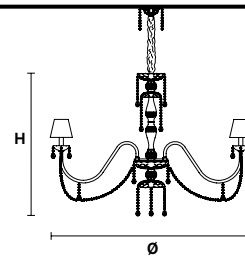

VE 875/12

Suspension

TECHNICAL INFORMATIONS

Ø 120 cm / 47.30"
H 120 cm / 47.30"
W 25 kg / 55.11 lb

LIGHTING SYSTEM

12×E14×40 W max
(not included).

VE 875/16

Suspension

TECHNICAL INFORMATIONS

Ø 145 cm / 57.09"
H 120 cm / 47.30"
W 32 kg / 70.54 lb

LIGHTING SYSTEM

16×E14×40 W max
(not included).

Telaio e braccia di vetro soffiato, pendagli in cristallo o cristallo Swarovski.

Blown glass arm frame and crystal pendants or Swarovski crystal.

G04
Shiny chrome

G03
Shiny gold

H
Standard Chain
100 cm / 39.37"

VE 875/12

Suspension

TECHNICAL INFORMATIONS

Ø 120 cm / 47.30"
H 120 cm / 47.30"
W 25 kg / 55.11 lb

LIGHTING SYSTEM

12×E12×40 W max
(not included).

VE 875/16

Suspension

TECHNICAL INFORMATIONS

Ø 145 cm / 57.09"
H 120 cm / 47.30"
W 32 kg / 70.54 lb

LIGHTING SYSTEM

16×E12×40 W max
(not included).