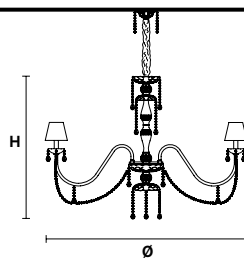

VE 875/12

Suspension

TECHNICAL INFORMATIONS

Ø 120 cm / 47.30"
H 120 cm / 47.30"
W 25 kg / 55.11 lb

LIGHTING SYSTEM

12×E14×40 W max
(not included).

VE 875/16

Suspension

TECHNICAL INFORMATIONS

Ø 145 cm / 57.09"
H 120 cm / 47.30"
W 32 kg / 70.54 lb

LIGHTING SYSTEM

16×E14×40 W max
(not included).

Telaio e braccia di vetro soffiato, pendagli in cristallo o cristallo Swarovski.

Blown glass arm frame and crystal pendants or Swarovski crystal.

G04
Shiny chrome

G03
Shiny gold

H
Standard Chain
100 cm / 39.37"

VE 875/12

Suspension

TECHNICAL INFORMATIONS

Ø 120 cm / 47.30"
H 120 cm / 47.30"
W 25 kg / 55.11 lb

LIGHTING SYSTEM

12×E12×40 W max
(not included).

VE 875/16

Suspension

TECHNICAL INFORMATIONS

Ø 145 cm / 57.09"
H 120 cm / 47.30"
W 32 kg / 70.54 lb

LIGHTING SYSTEM

16×E12×40 W max
(not included).