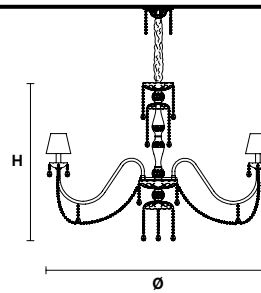

VE 875/12

Suspension

TECHNICAL INFORMATIONS

Ø 120 cm / 47.30"
H 120 cm / 47.30"
W 25 kg / 55.11 lb

LIGHTING SYSTEM

12×E14×40 W max
(not included).

VE 875/16

Suspension

TECHNICAL INFORMATIONS

Ø 145 cm / 57.09"
H 120 cm / 47.30"
W 32 kg / 70.54 lb

LIGHTING SYSTEM

16×E14×40 W max
(not included).

Telaio e braccia di vetro soffiato, pendagli in cristallo o cristallo Swarovski.

Blown glass arm frame and crystal pendants or Swarovski crystal.

G04
Shiny chrome

G03
Shiny gold

H
Standard Chain
100 cm / 39.37"

VE 875/12

Suspension

TECHNICAL INFORMATIONS

Ø 120 cm / 47.30"
H 120 cm / 47.30"
W 25 kg / 55.11 lb

LIGHTING SYSTEM

12×E12×40 W max
(not included).

VE 875/16

Suspension

TECHNICAL INFORMATIONS

Ø 145 cm / 57.09"
H 120 cm / 47.30"
W 32 kg / 70.54 lb

LIGHTING SYSTEM

16×E12×40 W max
(not included).