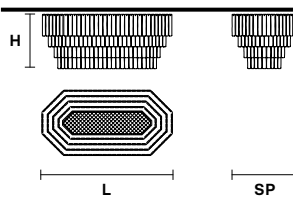

### VE 1147 PL16

#### TECHNICAL INFORMATION

<b>L</b>	120 cm / 47.30"
<b>SP</b>	60 cm / 23.70"
<b>H</b>	50 cm / 19.70"
<b>W</b>	80 kg / 176.36 lb

#### LIGHTING SYSTEM

16×E14×40 W max  
(not included).

**Telaio in metallo verniciato, diffusore in vetro in piastra lavorato a mano con finitura "graniglia".**

Painted metal frame, diffuser in home made cast glass with "graniglia" finishing.

## TECHNICAL INFORMATIONS

<b>L</b>	120 cm / 47.30"
<b>SP</b>	60 cm / 23.70"
<b>H</b>	50 cm / 19.70"
<b>W</b>	80 kg / 176.36 lb