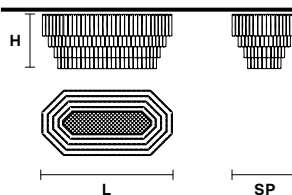

VE 1147 PL16

Ceiling

TECHNICAL INFORMATIONS

L	120 cm / 47.30"
SP	60 cm / 23.70"
H	50 cm / 19.70"
W	80 kg / 176.36 lb

LIGHTING SYSTEM

16×E12×40 W max
(not included).

Telaio in metallo verniciato, diffusore in vetro in piastra lavorato a mano con finitura "graniglia".

Painted metal frame, diffuser in home made cast glass with "graniglia" finishing.