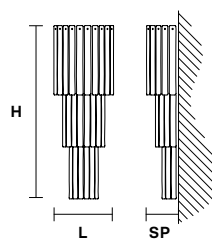

VE 1146 A4

Applique

TECHNICAL INFORMATIONS

L	26 cm / 10.25"
SP	14 cm / 5.55"
H	70 cm / 27.56"
W	12 kg / 26.45 lb

LIGHTING SYSTEM

4×E14×40 W max
(not included).

Telaio in metallo verniciato, diffusore in vetro in piastra lavorato a mano con finitura "graniglia".

Painted metal frame, diffuser in home made cast glass with "graniglia" finishing.

VE 1146 A4

Applique

TECHNICAL INFORMATIONS

L	26 cm / 10.25"
SP	14 cm / 5.55"
H	70 cm / 27.56"
W	12 kg / 26.45 lb

LIGHTING SYSTEM

4×E12×40 W max
(not included).

Telaio in metallo verniciato, diffusore in vetro in piastra lavorato a mano con finitura "graniglia".

Painted metal frame, diffuser in home made cast glass with "graniglia" finishing.