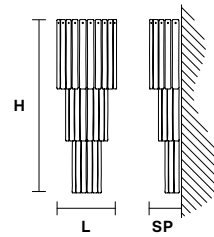

VE 1146 A4

Applique

TECHNICAL INFORMATIONS

L	26 cm / 10.25"
SP	14 cm / 5.55"
H	70 cm / 27.56"
W	12 kg / 26.45 lb

LIGHTING SYSTEM

4×E14×40 W max
(not included).

Telaio in metallo verniciato, diffusore in vetro in piastra lavorato a mano con finitura "graniglia".

Painted metal frame, diffuser in home made cast glass with "graniglia" finishing.

VE 1146 A4

Applique

TECHNICAL INFORMATIONS

L	26 cm / 10.25"
SP	14 cm / 5.55"
H	70 cm / 27.56"
W	12 kg / 26.45 lb

LIGHTING SYSTEM

4×E12×40 W max
(not included).

Telaio in metallo verniciato, diffusore in vetro in piastra lavorato a mano con finitura "graniglia".

Painted metal frame, diffuser in home made cast glass with "graniglia" finishing.