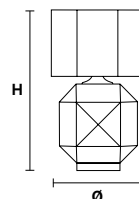

TECHNICAL INFORMATION

Ø 23 cm / 9.00"
H 37 cm / 14.60"
W 2.6 kg / 5.73 lb

LIGHTING SYSTEM

1×E27×60 W max
 (not included).

Base in vetro di Murano soffiato e lavorato a mano.

Hand made blown Murano glass base.

Ø 23 cm / 9.00"
H 37 cm / 14.60"
W 2.6 kg / 5.73 lb

LIGHTING SYSTEM

1×E26×60 W max
(not included).

VE 1054 TL1 TRS

Table lamp

CE

TECHNICAL INFORMATION

Ø 23 cm / 9.00"
H 37 cm / 14.60"
W 2.6 kg / 5.73 lb