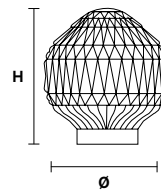

1×E14×40 W max
(not included).

VE 1051 TL1 P

Table lamp

TECHNICAL INFORMATION

Ø 20 cm / 7.90"
H 22 cm / 8.70"
W 1.8 kg / 3.97 lb

LIGHTING SYSTEM

1×E14×40 W max
(not included).

VE 1051 TL1 G

Table lamp

TECHNICAL INFORMATION

Ø 30 cm / 11.90"
H 26 cm / 10.25"
W 2 kg / 4.40 lb

LIGHTING SYSTEM

1×E12×40 W max
 (not included).

VE 1051 TL1 P

Table lamp

TECHNICAL INFORMATION

Ø 20 cm / 7.90"
H 22 cm / 8.70"
W 1.8 kg / 3.97 lb

LIGHTING SYSTEM

1×E12×40 W max
 (not included).

Base in vetro di Murano soffiato e lavorato a mano.

Hand made blown Murano glass base.

V90
 Matt black