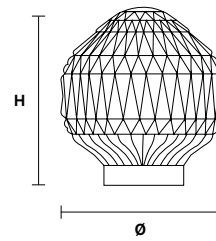

Base in vetro di Murano soffiato e lavorato a mano.

Hand made blown Murano glass base.

V90
Matt black

VE 1051 TL1 G

Table lamp

TECHNICAL INFORMATION

Ø 30 cm / 11.90"
H 26 cm / 10.25"
W 2 kg / 4.40 lb

LIGHTING SYSTEM

1×E14×40 W max
(not included).

VE 1051 TL1 P

Table lamp

TECHNICAL INFORMATION

Ø 20 cm / 7.90"
H 22 cm / 8.70"
W 1.8 kg / 3.97 lb

LIGHTING SYSTEM

1×E14×40 W max
(not included).

VE 1051 TL1 G

Table lamp

TECHNICAL INFORMATION

Ø 30 cm / 11.90"
H 26 cm / 10.25"
W 2 kg / 4.40 lb

LIGHTING SYSTEM

1×E12×40 W max
 (not included).

VE 1051 TL1 P

Table lamp

TECHNICAL INFORMATION

Ø 20 cm / 7.90"
H 22 cm / 8.70"
W 1.8 kg / 3.97 lb

LIGHTING SYSTEM

1×E12×40 W max
 (not included).

Base in vetro di Murano soffiato e lavorato a mano.

Hand made blown Murano glass base.

V90
 Matt black