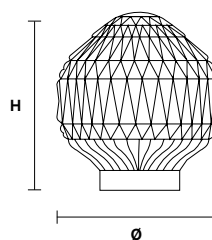

Base in vetro di Murano soffiato e lavorato a mano.

Hand made blown Murano glass base.

V90
Matt black

VE 1051 TL1 G

Table lamp

TECHNICAL INFORMATION

Ø 30 cm / 11.90"
H 26 cm / 10.25"
W 2 kg / 4.40 lb

LIGHTING SYSTEM

1×E14×40 W max
(not included).

VE 1051 TL1 P

Table lamp

TECHNICAL INFORMATION

Ø 20 cm / 7.90"
H 22 cm / 8.70"
W 1.8 kg / 3.97 lb

LIGHTING SYSTEM

1×E14×40 W max
(not included).

VE 1051 TL1 G

Table lamp

TECHNICAL INFORMATION

Ø 30 cm / 11.90"
H 26 cm / 10.25"
W 2 kg / 4.40 lb

LIGHTING SYSTEM

1×E12×40 W max
 (not included).

VE 1051 TL1 P

Table lamp

TECHNICAL INFORMATION

Ø 20 cm / 7.90"
H 22 cm / 8.70"
W 1.8 kg / 3.97 lb

LIGHTING SYSTEM

1×E12×40 W max
 (not included).

Base in vetro di Murano soffiato e lavorato a mano.

Hand made blown Murano glass base.

V90
 Matt black