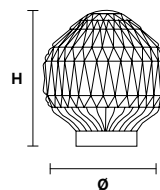

Base in vetro di Murano soffiato e lavorato a mano.

Hand made blown Murano glass base.

V90
Matt black

VE 1051 TL1 G

Table lamp

TECHNICAL INFORMATION

Ø 30 cm / 11.90"
H 26 cm / 10.25"
W 2 kg / 4.40 lb

LIGHTING SYSTEM

1×E14×40 W max
(not included).

VE 1051 TL1 P

Table lamp

TECHNICAL INFORMATION

Ø 20 cm / 7.90"
H 22 cm / 8.70"
W 1.8 kg / 3.97 lb

LIGHTING SYSTEM

1×E14×40 W max
(not included).

VE 1051 TL1 G

Table lamp

TECHNICAL INFORMATION

Ø 30 cm / 11.90"
H 26 cm / 10.25"
W 2 kg / 4.40 lb

LIGHTING SYSTEM

1×E12×40 W max
 (not included).

VE 1051 TL1 P

Table lamp

TECHNICAL INFORMATION

Ø 20 cm / 7.90"
H 22 cm / 8.70"
W 1.8 kg / 3.97 lb

LIGHTING SYSTEM

1×E12×40 W max
 (not included).

Base in vetro di Murano soffiato e lavorato a mano.

Hand made blown Murano glass base.

V90
 Matt black