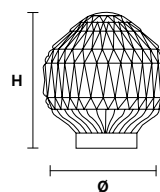

Base in vetro di Murano soffiato e lavorato a mano.

Hand made blown Murano glass base.

G04
Shiny chrome

VE 1050 TL1 G

Table lamp

TECHNICAL INFORMATION

Ø 30 cm / 11.90"
H 26 cm / 10.25"
W 2 kg / 4.40 lb

LIGHTING SYSTEM

1×E14×40 W max
(not included).

VE 1050 TL1 P

Table lamp

TECHNICAL INFORMATION

Ø 20 cm / 7.90"
H 22 cm / 8.70"
W 1.8 kg / 3.97 lb

LIGHTING SYSTEM

1×E14×40 W max
(not included).

Base in vetro di Murano soffiato e lavorato a mano.

Hand made blown Murano glass base.

G04
Shiny chrome

VE 1050 TL1 G

Table lamp

CE

TECHNICAL INFORMATION

Ø 30 cm / 11.90"
H 26 cm / 10.25"
W 2 kg / 4.40 lb

LIGHTING SYSTEM

1×E12×40 W max
(not included).

VE 1050 TL1 P

Table lamp

CE

TECHNICAL INFORMATION

Ø 20 cm / 7.90"
H 22 cm / 8.70"
W 1.8 kg / 3.97 lb

LIGHTING SYSTEM

1×E12×40 W max
(not included).