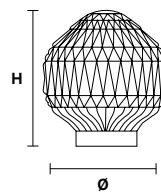

Base in vetro di Murano soffiato e lavorato a mano.

Hand made blown Murano glass base.

G04
Shiny chrome

VE 1050 TL1 G

Table lamp

TECHNICAL INFORMATION

Ø 30 cm / 11.90"
H 26 cm / 10.25"
W 2 kg / 4.40 lb

LIGHTING SYSTEM

1×E14×40 W max
(not included).

VE 1050 TL1 P

Table lamp

TECHNICAL INFORMATION

Ø 20 cm / 7.90"
H 22 cm / 8.70"
W 1.8 kg / 3.97 lb

LIGHTING SYSTEM

1×E14×40 W max
(not included).

Base in vetro di Murano soffiato e lavorato a mano.

Hand made blown Murano glass base.

G04
Shiny chrome

VE 1050 TL1 G

Table lamp

CE

TECHNICAL INFORMATION

Ø 30 cm / 11.90"
H 26 cm / 10.25"
W 2 kg / 4.40 lb

LIGHTING SYSTEM

1×E12×40 W max
(not included).

VE 1050 TL1 P

Table lamp

CE

TECHNICAL INFORMATION

Ø 20 cm / 7.90"
H 22 cm / 8.70"
W 1.8 kg / 3.97 lb

LIGHTING SYSTEM

1×E12×40 W max
(not included).