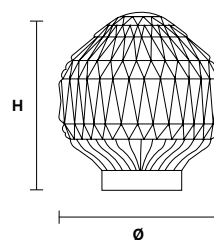

Base in vetro di Murano soffiato e lavorato a mano.

Hand made blown Murano glass base.

G04
Shiny chrome

VE 1050 TL1 G

Table lamp

TECHNICAL INFORMATION

Ø 30 cm / 11.90"
H 26 cm / 10.25"
W 2 kg / 4.40 lb

LIGHTING SYSTEM

1×E14×40 W max
(not included).

VE 1050 TL1 P

Table lamp

TECHNICAL INFORMATION

Ø 20 cm / 7.90"
H 22 cm / 8.70"
W 1.8 kg / 3.97 lb

LIGHTING SYSTEM

1×E14×40 W max
(not included).

Base in vetro di Murano soffiato e lavorato a mano.

Hand made blown Murano glass base.

G04
Shiny chrome

VE 1050 TL1 G

Table lamp

CE

TECHNICAL INFORMATION

Ø 30 cm / 11.90"
H 26 cm / 10.25"
W 2 kg / 4.40 lb

LIGHTING SYSTEM

1×E12×40 W max
(not included).

VE 1050 TL1 P

Table lamp

CE

TECHNICAL INFORMATION

Ø 20 cm / 7.90"
H 22 cm / 8.70"
W 1.8 kg / 3.97 lb

LIGHTING SYSTEM

1×E12×40 W max
(not included).