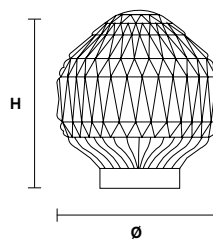

Base in vetro di Murano soffiato e lavorato a mano.

Hand made blown Murano glass base.

G04
Shiny chrome

VE 1050 TL1 G

Table lamp

TECHNICAL INFORMATION

Ø 30 cm / 11.90"
H 26 cm / 10.25"
W 2 kg / 4.40 lb

LIGHTING SYSTEM

1×E14×40 W max
(not included).

VE 1050 TL1 P

Table lamp

TECHNICAL INFORMATION

Ø 20 cm / 7.90"
H 22 cm / 8.70"
W 1.8 kg / 3.97 lb

LIGHTING SYSTEM

1×E14×40 W max
(not included).

Base in vetro di Murano soffiato e lavorato a mano.

Hand made blown Murano glass base.

G04
Shiny chrome

VE 1050 TL1 G

Table lamp

CE

TECHNICAL INFORMATION

Ø 30 cm / 11.90"
H 26 cm / 10.25"
W 2 kg / 4.40 lb

LIGHTING SYSTEM

1×E12×40 W max
(not included).

VE 1050 TL1 P

Table lamp

CE

TECHNICAL INFORMATION

Ø 20 cm / 7.90"
H 22 cm / 8.70"
W 1.8 kg / 3.97 lb

LIGHTING SYSTEM

1×E12×40 W max
(not included).