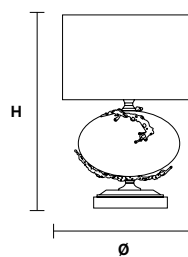

VE 1005/TL1

Table lamp

TECHNICAL INFORMATION

Ø	23 cm / 9.00"
H	34 cm / 14.00"
W	2 kg / 4.40 lb

LIGHTING SYSTEM

1×E27×60 W max
(not included).

Base in vetro di Murano soffiato e lavorato a mano.

Hand made blown Murano glass base.

G04
Shiny chrome

VE 1005/TL1

Table lamp

TECHNICAL INFORMATION

Ø 23 cm / 9.00"**H** 34 cm / 14.00"**W** 2 kg / 4.40 lb

LIGHTING SYSTEM

1×E26×60 W max
(not included).

Base in vetro di Murano soffiato e lavorato a mano.