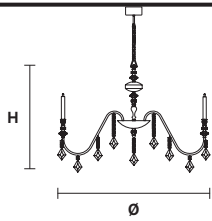

CHIC 12

Chandelier

CE

TECHNICAL INFORMATIONS

Ø 115 cm / 45.28"

H 82 cm / 32.28"

12×G9×40 W max
(not included)

CHIC 8

Chandelier

CE

TECHNICAL INFORMATIONS

Ø 80 cm / 31.49"

H 70 cm / 27.55"

8×G9×40 W max
(not included)

CHIC 5

Chandelier