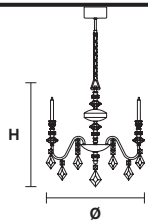

Standard chain for all chandeliers

CHIC 12

Chandelier

TECHNICAL INFORMATIONS

Ø 115 cm / 45.28"
 H 82 cm / 32.28"
 12×G9×40 W max
 (not included)

CHIC 8

Chandelier

TECHNICAL INFORMATIONS

Ø 80 cm / 31.49"
 H 70 cm / 27.55"
 8×G9×40 W max
 (not included)

CHIC 5

Chandelier

TECHNICAL INFORMATIONS

Ø 50 cm / 19.69"
 H 60 cm / 23.62"
 5×G9×40 W max
 (not included)

CHIC 3

Chandelier

TECHNICAL INFORMATIONS

Ø 43 cm / 16.93"
 H 45 cm / 17.72"
 3×G9×40 W max
 (not included)

CHIC A2 N

Applique CE

TECHNICAL INFORMATIONS

L 37 cm / 14.57"
SP 12 cm / 4.72"
H 60 cm / 23.62"

2×G9×40 W max
(not included)

CHIC TL1G

Table lamp CE

TECHNICAL INFORMATIONS

Ø 16 cm / 6.30"
H 55 cm / 21.65"

1×G9×40 W max
(not included)

CHIC TL1P

Table lamp CE

TECHNICAL INFORMATIONS

Ø 12 cm / 4.72"
H 30 cm / 11.81"

1×G9×40 W max
(not included)