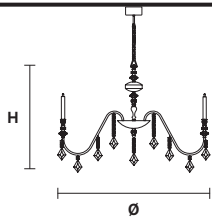

Standard chain for all chandeliers

CHIC 12

Chandelier

TECHNICAL INFORMATIONS

Ø 115 cm / 45.28"
 H 82 cm / 32.28"
 12×G9×40 W max
 (not included)

CHIC 8

Chandelier

TECHNICAL INFORMATIONS

Ø 80 cm / 31.49"
 H 70 cm / 27.55"
 8×G9×40 W max
 (not included)

CHIC 5

Chandelier

TECHNICAL INFORMATIONS

Ø 50 cm / 19.69"
 H 60 cm / 23.62"
 5×G9×40 W max
 (not included)

CHIC 3

Chandelier

TECHNICAL INFORMATIONS