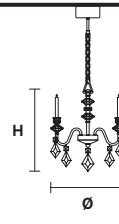

Standard chain for all chandeliers

CHIC 12

Chandelier

TECHNICAL INFORMATIONS

Ø 115 cm / 45.28"
 H 82 cm / 32.28"
 12×G9×40 W max
 (not included)

CHIC 8

Chandelier

TECHNICAL INFORMATIONS

Ø 80 cm / 31.49"
 H 70 cm / 27.55"
 8×G9×40 W max
 (not included)

CHIC 5

Chandelier

TECHNICAL INFORMATIONS

Ø 50 cm / 19.69"
 H 60 cm / 23.62"
 5×G9×40 W max
 (not included)

CHIC 3

Chandelier

TECHNICAL INFORMATIONS

Ø 43 cm / 16.93"
 H 45 cm / 17.72"
 3×G9×40 W max
 (not included)

CHIC A2 N

Applique CE

TECHNICAL INFORMATIONS

L 37 cm / 14.57"
SP 12 cm / 4.72"
H 60 cm / 23.62"

2×G9×40 W max
(not included)

CHIC TL1G

Table lamp CE

TECHNICAL INFORMATIONS

Ø 16 cm / 6.30"
H 55 cm / 21.65"

1×G9×40 W max
(not included)

CHIC TL1P

Table lamp CE

TECHNICAL INFORMATIONS

Ø 12 cm / 4.72"
H 30 cm / 11.81"

1×G9×40 W max
(not included)