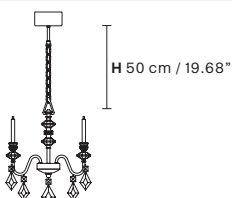

F01 Foglia oro
Gold leaf

F02 Foglia argento
Silver leaf

Family

Chandelier

Applique

Table lamp

Floor lamp

Standard chain for all chandeliers

CHIC 12

Chandelier

CE

TECHNICAL INFORMATIONS

Ø 115 cm / 45.28"

H 82 cm / 32.28"

12×G9×40 W max
(not included)

CHIC 8

Chandelier

CE

TECHNICAL INFORMATIONS

Ø 80 cm / 31.49"

H 70 cm / 27.55"

8×G9×40 W max
(not included)

CHIC 5

Chandelier

CE

TECHNICAL INFORMATIONS

Ø 50 cm / 19.69"

H 60 cm / 23.62"

5×G9×40 W max
(not included)

CHIC 3

Chandelier

CE