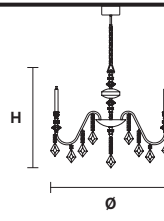

CHIC 12

Chandelier

CE

TECHNICAL INFORMATIONS

Ø 115 cm / 45.28"

H 82 cm / 32.28"

12×G9×40 W max
(not included)

CHIC 8

Chandelier

CE

TECHNICAL INFORMATIONS

Ø 80 cm / 31.49"

H 70 cm / 27.55"

8×G9×40 W max
(not included)

CHIC 5

Chandelier

CE

TECHNICAL INFORMATIONS

Ø 50 cm / 19.69"

H 60 cm / 23.62"

5×G9×40 W max
(not included)

CHIC 3

Chandelier

CE