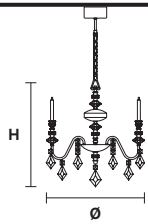

CHIC 12

Chandelier

CE

TECHNICAL INFORMATIONS

Ø 115 cm / 45.28"

H 82 cm / 32.28"

12×G9×40 W max
(not included)

CHIC 8

Chandelier

CE

TECHNICAL INFORMATIONS

Ø 80 cm / 31.49"

H 70 cm / 27.55"

8×G9×40 W max
(not included)

CHIC 5

Chandelier

CE

TECHNICAL INFORMATIONS

Ø 50 cm / 19.69"

H 60 cm / 23.62"

5×G9×40 W max
(not included)

CHIC 3

Chandelier

CE