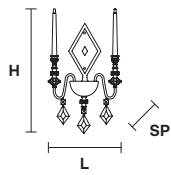

CE

TECHNICAL INFORMATIONS

Ø 50 cm / 19.69"

H 60 cm / 23.62"

5×G9×40 W max
(not included)

CHIC 3

Chandelier

CE

TECHNICAL INFORMATIONS

Ø 43 cm / 16.93"

H 45 cm / 17.72"

3×G9×40 W max
(not included)

CHIC A2 N

Applique

CE

TECHNICAL INFORMATION

L 37 cm / 14.57"

SP 12 cm / 4.72"

H 60 cm / 23.62"

 2×G9×40 W max
(not included)

CHIC TL1G

Table lamp

CE

TECHNICAL INFORMATION

Ø 16 cm / 6.30"

H 55 cm / 21.65"

 1×G9×40 W max
(not included)

CHIC TL1P

Table lamp

CE

TECHNICAL INFORMATION

Ø 12 cm / 4.72"