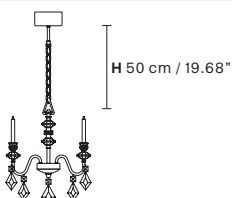

Ø 16 cm / 6.30"

H 55 cm / 21.65"

 1×G9×40 W max
(not included)

CHIC TL1P

Table lamp

CE

TECHNICAL INFORMATION

Ø 12 cm / 4.72"

H 30 cm / 11.81"

 1×G9×40 W max
(not included)

CHIC STL3

Floor lamp

CE

TECHNICAL INFORMATION

Ø 40 cm / 15.75"

H 170 cm / 66.93"

Standard chain for all chandeliers

CHIC 12

Chandelier

TECHNICAL INFORMATIONS

Ø 115 cm / 45.28"
 H 82 cm / 32.28"
 12×G9×40 W max
 (not included)

CHIC 8

Chandelier

TECHNICAL INFORMATIONS

Ø 80 cm / 31.49"
 H 70 cm / 27.55"
 8×G9×40 W max
 (not included)

CHIC 5

Chandelier

TECHNICAL INFORMATIONS

Ø 50 cm / 19.69"
 H 60 cm / 23.62"
 5×G9×40 W max
 (not included)

CHIC 3

Chandelier

TECHNICAL INFORMATIONS