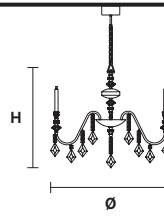

Standard chain for all chandeliers

CHIC 12

Chandelier

TECHNICAL INFORMATIONS

Ø 115 cm / 45.28"
 H 82 cm / 32.28"
 12×G9×40 W max
 (not included)

CHIC 8

Chandelier

TECHNICAL INFORMATIONS

Ø 80 cm / 31.49"
 H 70 cm / 27.55"
 8×G9×40 W max
 (not included)

CHIC 5

Chandelier

TECHNICAL INFORMATIONS

Ø 50 cm / 19.69"
 H 60 cm / 23.62"
 5×G9×40 W max
 (not included)

CHIC 3

Chandelier

TECHNICAL INFORMATIONS

Ø 43 cm / 16.93"
 H 45 cm / 17.72"
 3×G9×40 W max
 (not included)

CHIC A2 N

Applique CE

TECHNICAL INFORMATIONS

L 37 cm / 14.57"
SP 12 cm / 4.72"
H 60 cm / 23.62"

2×G9×40 W max
(not included)

CHIC TL1G

Table lamp CE

TECHNICAL INFORMATIONS

Ø 16 cm / 6.30"
H 55 cm / 21.65"

1×G9×40 W max
(not included)

CHIC TL1P

Table lamp CE

TECHNICAL INFORMATIONS

Ø 12 cm / 4.72"
H 30 cm / 11.81"

1×G9×40 W max
(not included)