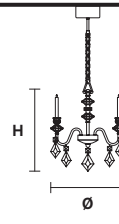

Chandelier

CE

TECHNICAL INFORMATIONS

Ø 80 cm / 31.49"

H 70 cm / 27.55"

8×G9×40 W max
(not included)

CHIC 5

Chandelier

CE

TECHNICAL INFORMATIONS

Ø 50 cm / 19.69"

H 60 cm / 23.62"

5×G9×40 W max
(not included)

CHIC 3

Chandelier

CE

TECHNICAL INFORMATIONS

Ø 43 cm / 16.93"

H 45 cm / 17.72"

3×G9×40 W max
(not included)

CHIC A2 N

Applique

CE

TECHNICAL INFORMATION

L 37 cm / 14.57"

SP 12 cm / 4.72"

H 60 cm / 23.62"

 2×G9×40 W max
(not included)

CHIC TL1G

Table lamp

CE

TECHNICAL INFORMATION