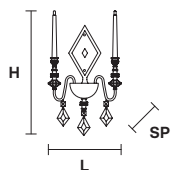

Standard chain for all chandeliers

CHIC 12

Chandelier

TECHNICAL INFORMATIONS

Ø 115 cm / 45.28"
 H 82 cm / 32.28"
 12×G9×40 W max
 (not included)

CHIC 8

Chandelier

TECHNICAL INFORMATIONS

Ø 80 cm / 31.49"
 H 70 cm / 27.55"
 8×G9×40 W max
 (not included)

CHIC 5

Chandelier

TECHNICAL INFORMATIONS

Ø 50 cm / 19.69"
 H 60 cm / 23.62"
 5×G9×40 W max
 (not included)

CHIC 3

Chandelier

TECHNICAL INFORMATIONS

Ø 43 cm / 16.93"
 H 45 cm / 17.72"
 3×G9×40 W max
 (not included)

CHIC A2 N

Applique CE

TECHNICAL INFORMATIONS

L 37 cm / 14.57"
SP 12 cm / 4.72"
H 60 cm / 23.62"

2×G9×40 W max
(not included)

CHIC TL1G

Table lamp CE

TECHNICAL INFORMATIONS

Ø 16 cm / 6.30"
H 55 cm / 21.65"

1×G9×40 W max
(not included)

CHIC TL1P

Table lamp CE

TECHNICAL INFORMATIONS

Ø 12 cm / 4.72"
H 30 cm / 11.81"

1×G9×40 W max
(not included)