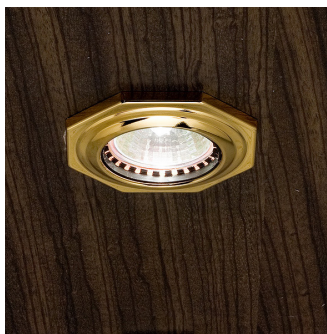

# VE 866

Spot

# MASIERO

Design by: m\_p studio

VE 866

CE

**Faretto ad incasso in ottone dorato. Lampadine non incluse. Foro a soffitto Ø 2.37".**

Solid brass gold plated spot light.  
Bulbs not included. Hole Ø 2.37".

.....  
**Ø** 8 cm / 3.15"

**W** 0,5 kg / 1.10 lb  
.....

 1×GU10×50 W max  
(not included)

**G03**  
Shiny gold