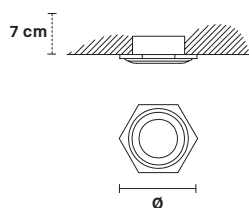

# MASIERO

Design by: m\_p studio

VE 866

CE

**Faretto ad incasso in ottone dorato. Lampadine non incluse. Foro a soffitto Ø 2.37".**

Solid brass gold plated spot light.  
Bulbs not included. Hole Ø 2.37".

.....  
**Ø** 8 cm / 3.15"

**W** 0,5 kg / 1.10 lb  
.....

 1×GU10×50 W max  
(not included)

**G03**  
Shiny gold