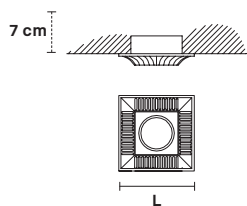

VE 855

Spot

MASIERO

Design by: m_p studio

VE 855

CE

Faretto ad incasso in ottone dorato. Lampadine non incluse. Foro a soffitto Ø 2.37".

Solid brass gold plated spot light.
Bulbs not included. Hole Ø 2.37".

L 10 cm / 3.94"
W 0,5 kg / 1.10 lb

 1xGU10x50 W max
(not included)

G21
Antiqued chrome

G03
Shiny gold