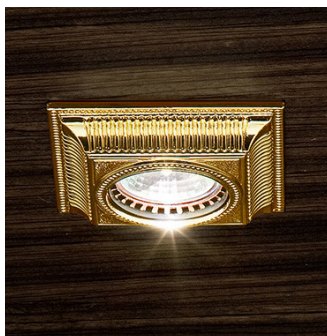

VE 855

Spot

MASIERO

Design by: m_p studio

VE 855

CE

Faretto ad incasso in ottone dorato. Lampadine non incluse. Foro a soffitto Ø 2.37".

Solid brass gold plated spot light.
Bulbs not included. Hole Ø 2.37".

L 10 cm / 3.94"
W 0,5 kg / 1.10 lb

 1xGU10x50 W max
(not included)

G21
Antiqued chrome

G03
Shiny gold