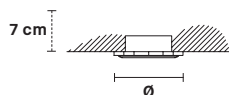

VE 1193

Spot

MASIERO

Design by: m_p studio

VE 1193

CE

Faretto ad incasso in ottone dorato anticato. Lampadine non incluse. Foro a soffitto Ø 2.37".

Solid brass antiqued gold spot light. Bulbs not included. Hole Ø 2.37".

.....
Ø 10 cm / 3.94"

W 0.5 kg / 1.10 lb
.....

 1×GU10×50 W max
(not included)

G20
Antiqued gold