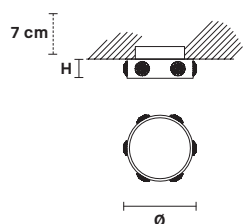

VE 1103

Spot

MASIERO

Design by: m_p studio

VE 1103

CE

Faretto ad incasso in ottone dorato. Lampadine non incluse. Foro a soffitto Ø 2.37".

Solid brass gold plated spot light. Bulbs not included. Hole Ø 2.37".

.....
Ø 10 cm / 3.94"
H 2.8 cm / 1.10"
W 0.4 kg / 0.88 lb
.....

 1×GU10×50 W max
(not included)

G03
Shiny gold