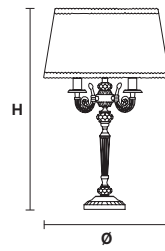

VE 1086

Table lamp

Design by: m_p studio

MASIERO

Telaio in ottone dorato, vetro bianco opaco inciso.

Gold plated solid brass frame, white opaque glass with engraving.

VE 1086 TL1

CE

VE 1086 TL3

CE

Ø 17 cm / 6.69"
H 38 cm / 14.96"
W 1.2 kg / 2.64 lb

☉ 1×E14×40 W max
(not included)

Ø 40 cm / 15.75"
H 65 cm / 25.59"

☉ 3×E14×40 W max
(not included)

G20
Antiqued gold

G03
Shiny gold