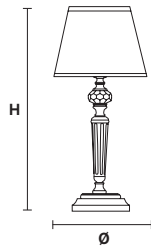

VE 1086

Table lamp

Design by: m_p studio

MASIERO

Telaio in ottone dorato, vetro bianco opaco inciso.

Gold plated solid brass frame, white opaque glass with engraving.

VE 1086 TL1

CE

VE 1086 TL3

CE

Ø 17 cm / 6.69"
H 38 cm / 14.96"
W 1.2 kg / 2.64 lb

☉ 1×E14×40 W max
(not included)

Ø 40 cm / 15.75"
H 65 cm / 25.59"

☉ 3×E14×40 W max
(not included)

G20
Antiqued gold

G03
Shiny gold