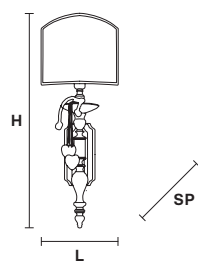

VE 1002

Applique

MASIERO

Design by: m_p studio

VE 1002 A1

CE

Base in fusione d'ottone dorata.

Gold plated solid brass base.

L 20 cm / 7.87"
SP 15 cm / 5.91"
H 55 cm / 21.65"
W 2.5 kg / 5.51 lb

⦿ 1×E14×40 W max
(not included)

G03
Shiny gold