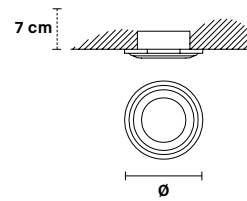

VE 866

Spot

CE

7 cm

TECHNICAL INFORMATION

Ø 8 cm / 3.15"
W 0,5 kg / 1.10 lb

LIGHTING SYSTEM

1×GU10×50 W max
(not included).

Faretto ad incasso in ottone dorato. Lampadine non incluse.
Foro a soffitto Ø 2.37".

Solid brass gold plated spot light. Bulbs not included. Hole Ø
2.37".

G03
Shiny gold

VE 865

Spot

CE

TECHNICAL INFORMATION

Ø 8 cm / 3.15"
W 0,5 kg / 1.10 lb

LIGHTING SYSTEM

1×GU10×50 W max
(not included).

Faretto ad incasso in ottone dorato. Lampadine non incluse.
Foro a soffitto Ø 2.37".

Solid brass gold plated spot light. Bulbs not included. Hole Ø
2.37".