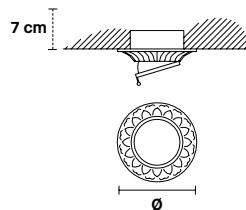

VE 857

Spot

CE

TECHNICAL INFORMATION

Ø 12 cm / 4.72"
W 0,5 kg / 1.10 lb

LIGHTING SYSTEM

1×GU10×50 W max
(not included).

**Faretto ad incasso in ottone dorato. Lampadine non incluse.
Foro a soffitto Ø 2.37".**

Solid brass gold plated spot light. Bulbs not included. Hole Ø 2.37".

G03
Shiny gold

VE 857

Spot

CE

TECHNICAL INFORMATION

Ø 12 cm / 4.72"
W 0,5 kg / 1.10 lb

LIGHTING SYSTEM

1×GU10×50 W max
(not included).

Faretto ad incasso in ottone dorato. Lampadine non incluse.
Foro a soffitto Ø 2.37".

Solid brass gold plated spot light. Bulbs not included. Hole Ø
2.37".

G03
Shiny gold