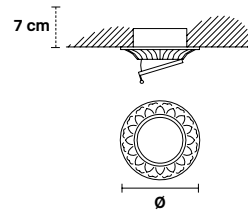

VE 857

Spot

CE

TECHNICAL INFORMATION

Ø 12 cm / 4.72"
W 0,5 kg / 1.10 lb

LIGHTING SYSTEM

1×GU10×50 W max
(not included).

**Faretto ad incasso in ottone dorato. Lampadine non incluse.
Foro a soffitto Ø 2.37".**

Solid brass gold plated spot light. Bulbs not included. Hole Ø 2.37".

G03
Shiny gold

VE 857

Spot

CE

TECHNICAL INFORMATION

Ø 12 cm / 4.72"
W 0,5 kg / 1.10 lb

LIGHTING SYSTEM

1×GU10×50 W max
(not included).

Faretto ad incasso in ottone dorato. Lampadine non incluse.
Foro a soffitto Ø 2.37".

Solid brass gold plated spot light. Bulbs not included. Hole Ø
2.37".

G03
Shiny gold