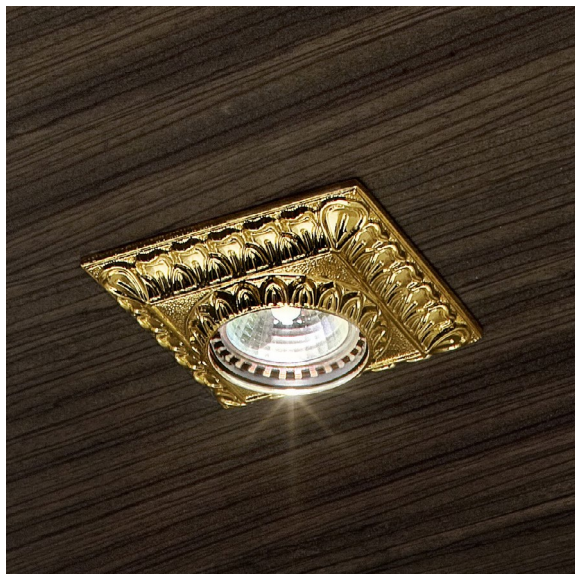

VE 853

Spot

CE

TECHNICAL INFORMATIONS

Ø 10 cm / 3.94"
W 0,5 kg / 1.10 lb

LIGHTING SYSTEM

1×GU10×50 W max
(not included).

**Faretto ad incasso in ottone dorato. Lampadine non incluse.
Foro a soffitto Ø 2.37".**

Solid brass gold plated spot light. Bulbs not included. Hole Ø 2.37".

G03
Shiny gold

VE 853

Spot

CE

TECHNICAL INFORMATIONS

Ø 10 cm / 3.94"
W 0,5 kg / 1.10 lb

LIGHTING SYSTEM

1×GU10×50 W max
(not included).

Faretto ad incasso in ottone dorato. Lampadine non incluse.
Foro a soffitto Ø 2.37".

Solid brass gold plated spot light. Bulbs not included. Hole Ø
2.37".

G03
Shiny gold