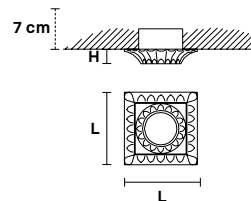

VE 853

Spot

CE

TECHNICAL INFORMATIONS

Ø 10 cm / 3.94"
W 0,5 kg / 1.10 lb

LIGHTING SYSTEM

1×GU10×50 W max
(not included).

**Faretto ad incasso in ottone dorato. Lampadine non incluse.
Foro a soffitto Ø 2.37".**

Solid brass gold plated spot light. Bulbs not included. Hole Ø 2.37".

G03
Shiny gold

VE 853

Spot

CE

TECHNICAL INFORMATIONS

Ø 10 cm / 3.94"
W 0,5 kg / 1.10 lb

LIGHTING SYSTEM

1×GU10×50 W max
(not included).

Faretto ad incasso in ottone dorato. Lampadine non incluse.
Foro a soffitto Ø 2.37".

Solid brass gold plated spot light. Bulbs not included. Hole Ø
2.37".

G03
Shiny gold