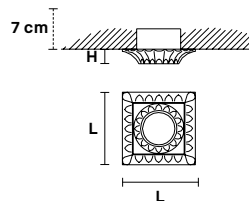

VE 853

Spot

CE

TECHNICAL INFORMATIONS

Ø 10 cm / 3.94"
W 0,5 kg / 1.10 lb

LIGHTING SYSTEM

1×GU10×50 W max
(not included).

**Faretto ad incasso in ottone dorato. Lampadine non incluse.
Foro a soffitto Ø 2.37".**

Solid brass gold plated spot light. Bulbs not included. Hole Ø 2.37".

G03
Shiny gold

VE 853

Spot

CE

TECHNICAL INFORMATIONS

Ø 10 cm / 3.94"
W 0,5 kg / 1.10 lb

LIGHTING SYSTEM

1×GU10×50 W max
(not included).

Faretto ad incasso in ottone dorato. Lampadine non incluse.
Foro a soffitto Ø 2.37".

Solid brass gold plated spot light. Bulbs not included. Hole Ø
2.37".

G03
Shiny gold