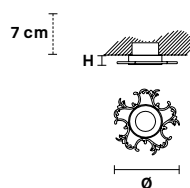

VE 1106

Spot

CE

TECHNICAL INFORMATION

Ø	22 cm / 8.66"
H	2.5 cm / 0.98"
W	0.4 kg / 0.88 lb

LIGHTING SYSTEM

1×GU10×50 W max
(not included).

**Faretto ad incasso in ottone dorato. Lampadine non incluse.
Foro a soffitto Ø 2.37".**

Solid brass gold plated spot light. Bulbs not included. Hole Ø 2.37".

G03
Shiny gold

VE 1106

Spot

CE

TECHNICAL INFORMATION

Ø	22 cm / 8.66"
H	2.5 cm / 0.98"
W	0.4 kg / 0.88 lb

LIGHTING SYSTEM

1×GU10×50 W max
(not included).

**Faretto ad incasso in ottone dorato. Lampadine non incluse.
Foro a soffitto Ø 2.37".**

Solid brass gold plated spot light. Bulbs not included. Hole Ø 2.37".

G03
Shiny gold