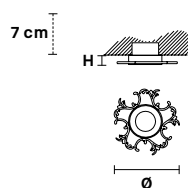

VE 1106

Spot

CE

TECHNICAL INFORMATION

Ø	22 cm / 8.66"
H	2.5 cm / 0.98"
W	0.4 kg / 0.88 lb

LIGHTING SYSTEM

1×GU10×50 W max
(not included).

**Faretto ad incasso in ottone dorato. Lampadine non incluse.
Foro a soffitto Ø 2.37".**

Solid brass gold plated spot light. Bulbs not included. Hole Ø 2.37".

G03
Shiny gold

VE 1106

Spot

CE

TECHNICAL INFORMATION

Ø	22 cm / 8.66"
H	2.5 cm / 0.98"
W	0.4 kg / 0.88 lb

LIGHTING SYSTEM

1×GU10×50 W max
(not included).

**Faretto ad incasso in ottone dorato. Lampadine non incluse.
Foro a soffitto Ø 2.37".**

Solid brass gold plated spot light. Bulbs not included. Hole Ø 2.37".

G03
Shiny gold