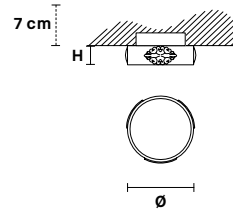

## TECHNICAL INFORMATIONS

**Ø** 10 cm / 3.94"  
**H** 3 cm / 1.18"  
**W** 0.7 kg / 1.54 lb

## LIGHTING SYSTEM

1×GU10×50 W max  
(not included).

**Faretto ad incasso in ottone dorato. Lampadine non incluse.  
Foro a soffitto Ø 2.37".**

Solid brass gold plated spot light. Bulbs not included. Hole Ø 2.37".

## TECHNICAL INFORMATION

Ø	10 cm / 3.94"
H	3 cm / 1.18"
W	0.7 kg / 1.54 lb