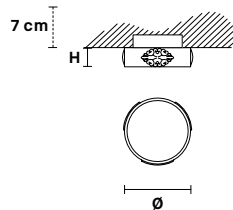

## TECHNICAL INFORMATIONS

**Ø** 10 cm / 3.94"  
**H** 3 cm / 1.18"  
**W** 0.7 kg / 1.54 lb

## LIGHTING SYSTEM

1×GU10×50 W max  
(not included).

**Faretto ad incasso in ottone dorato. Lampadine non incluse.  
Foro a soffitto Ø 2.37".**

Solid brass gold plated spot light. Bulbs not included. Hole Ø 2.37".

## TECHNICAL INFORMATION

Ø	10 cm / 3.94"
H	3 cm / 1.18"
W	0.7 kg / 1.54 lb