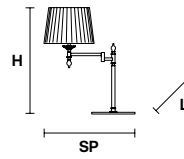

VE 1090 TL1

Table Lamp

TECHNICAL INFORMATION

L	30 cm / 11.81"
SP	70 cm / 27.56"
H	64 cm / 25.20"

LIGHTING SYSTEM

1×E27×60 W max
(not included).

Base in fusione d'ottone dorata.

Gold plated solid brass base.

G03
Shiny gold

VE 1090 TL1

Table Lamp

TECHNICAL INFORMATION

L	30 cm / 11.81"
SP	70 cm / 27.56"
H	64 cm / 25.20"

LIGHTING SYSTEM

1×E26×60 W max
(not included).

Base in fusione d'ottone dorata.