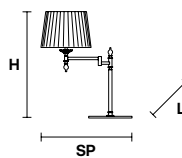

VE 1090 TL1

Table Lamp

TECHNICAL INFORMATION

L	30 cm / 11.81"
SP	70 cm / 27.56"
H	64 cm / 25.20"

LIGHTING SYSTEM

1×E27×60 W max
(not included).

Base in fusione d'ottone dorata.

Gold plated solid brass base.

G03
Shiny gold

VE 1090 TL1

Table Lamp

TECHNICAL INFORMATION

L	30 cm / 11.81"
SP	70 cm / 27.56"
H	64 cm / 25.20"

LIGHTING SYSTEM

1×E26×60 W max
(not included).

Base in fusione d'ottone dorata.