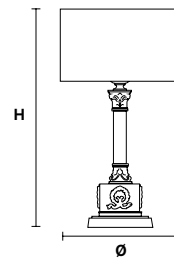

VE 1087 TL 1

Table lamp

CE

TECHNICAL INFORMATION

Ø 25 cm / 9.84"
H 41 cm / 16.14"
W 1.8 kg / 3.97 lb"

LIGHTING SYSTEM

1×E27×60 W max
(not included).

Telaio in ottone dorato anticato.

Antiqued gold plated solid brass frame.

**G20**

Antiqued gold

VE 1087 TL 1

Table lamp

CE

TECHNICAL INFORMATION

Ø	25 cm / 9.84"
H	41 cm / 16.14"
W	1.8 kg / 3.97 lb"

LIGHTING SYSTEM

1×E26×60 W max
(not included).

Telaio in ottone dorato anticato.

Antiqued gold plated solid brass frame.

**G20**

Antiqued gold