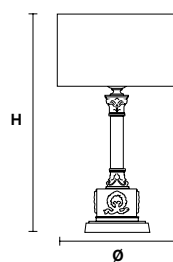

VE 1087 TL 1

Table lamp

CE

TECHNICAL INFORMATION

Ø 25 cm / 9.84"
H 41 cm / 16.14"
W 1.8 kg / 3.97 lb"

LIGHTING SYSTEM

1×E27×60 W max
(not included).

Telaio in ottone dorato anticato.

Antiqued gold plated solid brass frame.

**G20**

Antiqued gold

VE 1087 TL 1

Table lamp

CE

TECHNICAL INFORMATION

Ø	25 cm / 9.84"
H	41 cm / 16.14"
W	1.8 kg / 3.97 lb"

LIGHTING SYSTEM

1×E26×60 W max
(not included).

Telaio in ottone dorato anticato.

Antiqued gold plated solid brass frame.

**G20**

Antiqued gold