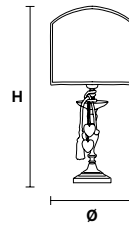

VE 1002 TL 1

Table Lamp

TECHNICAL INFORMATION

Ø	25 cm / 9.84"
H	55 cm / 21.65"

LIGHTING SYSTEM

1×E27×60 W max
(not included).

Base in fusione d'ottone dorata.

Gold plated solid brass base.

G03
Shiny gold

VE 1002 TL 1

Table Lamp

TECHNICAL INFORMATION

Ø	25 cm / 9.84"
H	55 cm / 21.65"

LIGHTING SYSTEM

1×E26×60 W max
(not included).

Base in fusione d'ottone dorata.