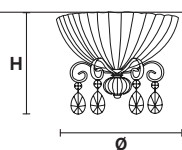

ANTIKA PL3

ANTIKA A1

CE