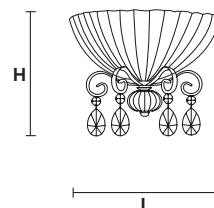

# MASIERO

Design by: m\_p studio

ANTIKA PL3

CE

ANTIKA A1

CE

Telaio in metallo e ottone decorato con vetri soffiati. Paralumi in tessuto di raso.

Iron and brass frame decorated with hand-blown glass. Satin lampshades.

H 26 cm / 10.25"  
Ø 34 cm / 13.40"

⦿ 3×E14×40 W max  
USA 3×E12×40 W max  
(not included)

H 21 cm / 8.25"  
L 25 cm / 9.90"  
SP 18 cm / 7.08"

⦿ 1×E14×40 W max  
USA 1×E12×40 W max  
(not included)

**G15**  
Antique silver with smoky glass